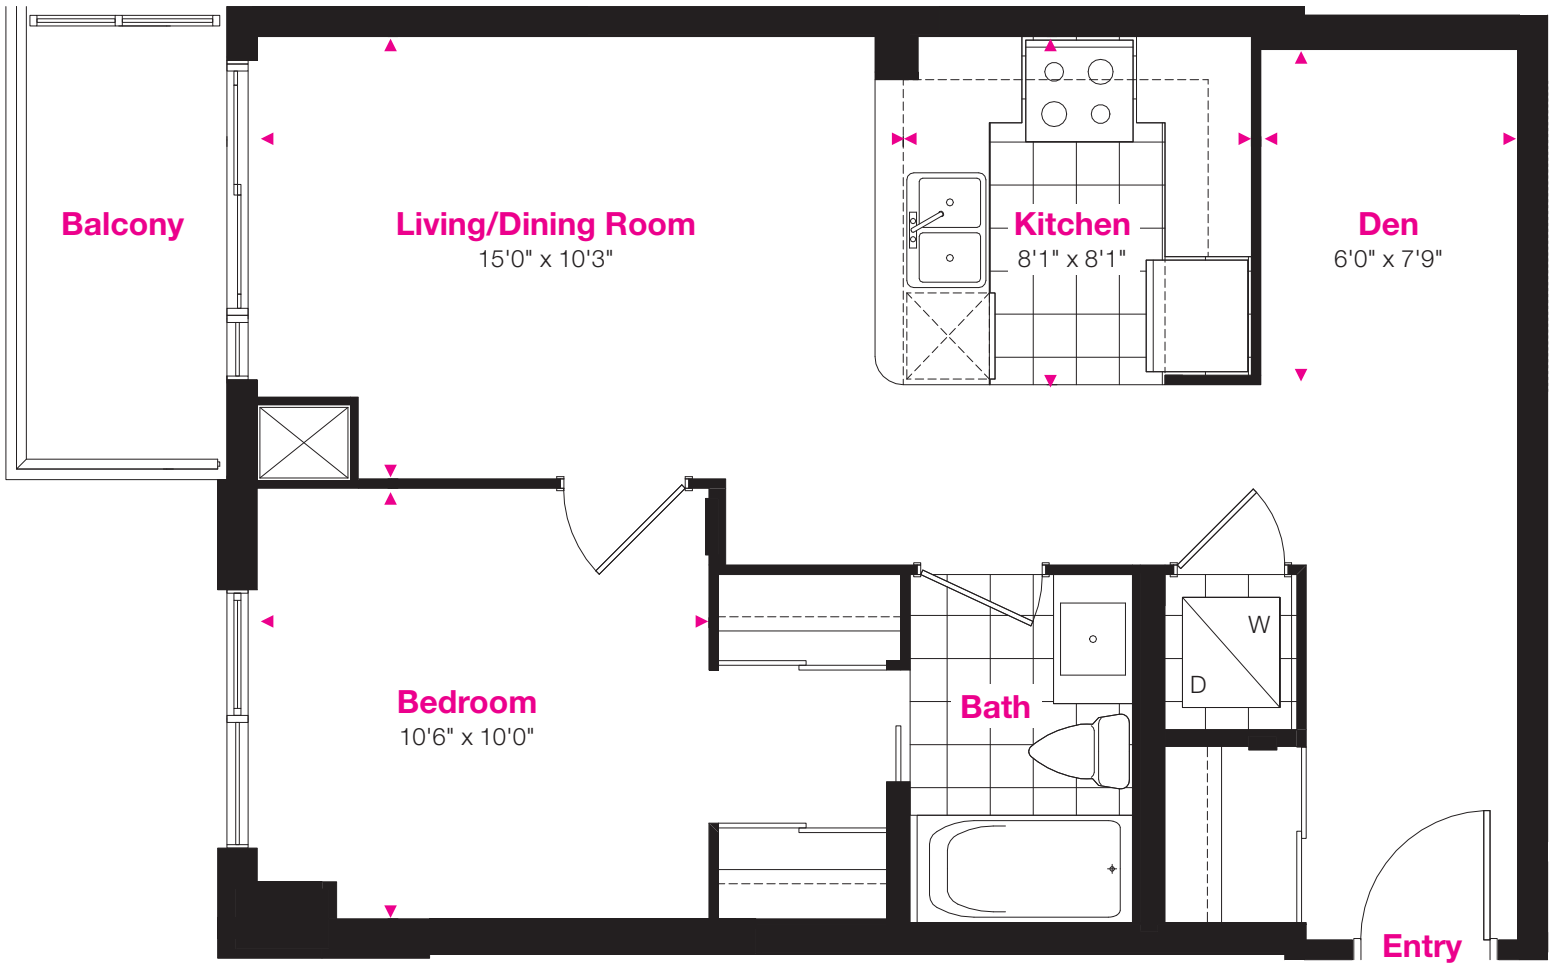

amber

Residence 20

1 Bedroom + Den

Suite Area: 663 sq.ft.

Balcony Area: 47 sq.ft.

Total Area: 710 sq.ft.

All areas and stated room dimensions are approximate. Sizes and specifications are subject to change without notice. Actual living area and balcony/terraces may vary from floor stated areas. E.&O.E.

Floors 5-20